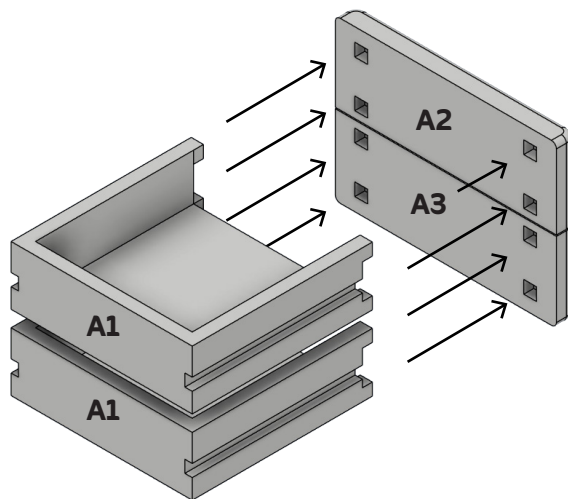

Assembly Instructions

Archie Nightstand - Mini Furniture

Step 1: Attach each drawer (A1) to a drawer face (A2, A3). Use glue to secure, for a permanent attachment.

Step 2: Slide the assembled drawers (A) into the nightstand frame (B).