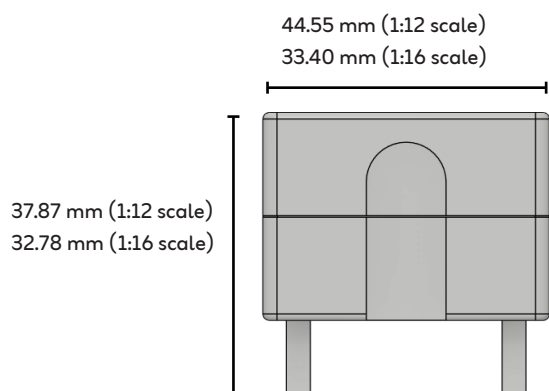

Fully assembled views

TERMS OF USE

By downloading this product, you agree to the following terms:

- These products are for personal use only, unless otherwise specified.
- You may not sell, rent, sub-license, host, share, or distribute the digital files or modified versions of the files. Read the full terms on our website: <https://smallandnice.com/terms-conditions>

PRINT & ASSEMBLY

Recommended printer settings and instructions for models that require assembly are available online: <https://smallandnice.com/instructions>

Have a question? Drop us an email at: hello@smallandnice.com