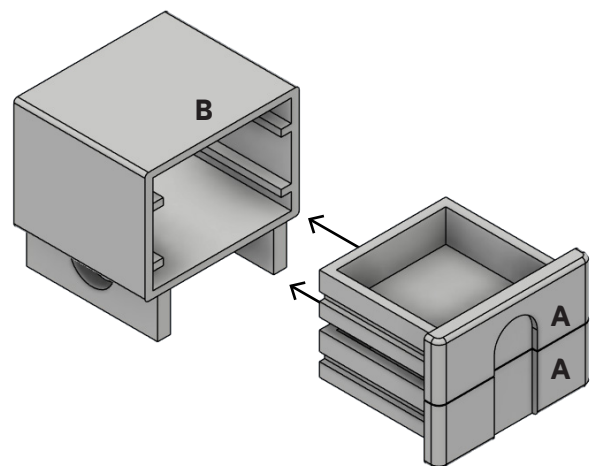

Assembly Instructions

Archie Nightstand - Mini Furniture

Step 1: Attach each drawer (A1) to a drawer face (A2, A3). Use glue to secure, for a permanent attachment.

Step 2: Slide the assembled drawers (A) into the nightstand frame (B).