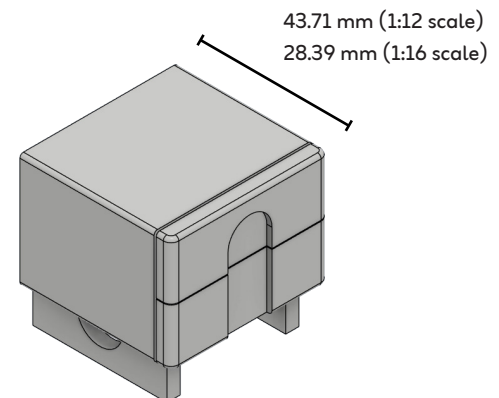

Fully assembled views

TERMS OF USE

By downloading this product, you agree to the following terms:

- These products are for personal use only, unless otherwise specified.
- You may not sell, rent, sub-license, host, share, or distribute the digital files or modified versions of the files. Read the full terms on our website: <https://smallandnice.com/terms-conditions>

PRINT & ASSEMBLY

Recommended printer settings and instructions for models that require assembly are available online: <https://smallandnice.com/instructions>

Have a question? Drop us an email at: hello@smallandnice.com